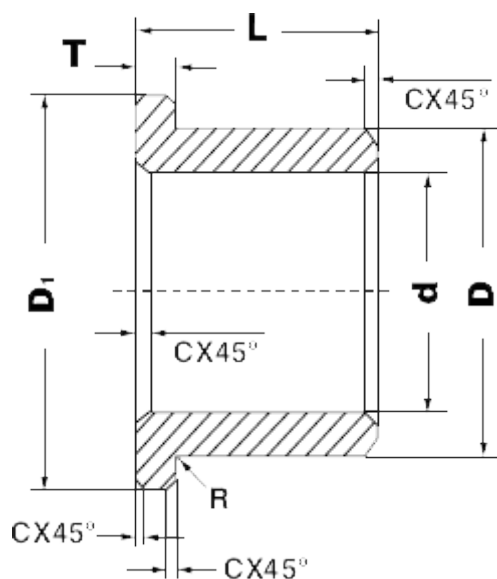

Article number: 50BNZF06101428

Description: Bronze flanged bushes BNZF with flange
6x10x14x8

Measures

$C_{max} = 0.3$

$d(G7) = 6$

$D(s7) = 10$

$D1(js13) = 14$

$L(js13) = 8 \pm 0,110$

$R = 0.3$

$T(js13) = 2$